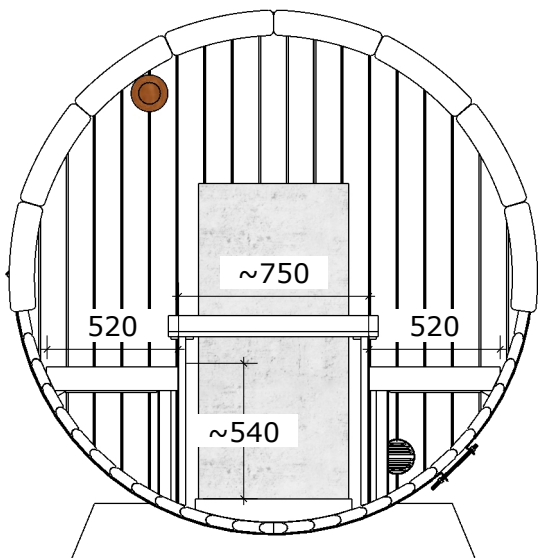

Sauna 280, Ø200

Front wooden wall, back wooden wall

T20/280PE-PT11T