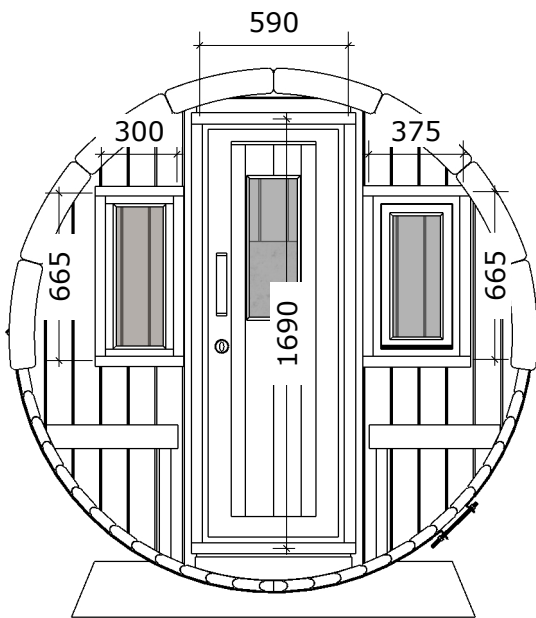

Sauna 280, Ø200

Front wooden wall, back wooden wall

T20/280PE-PT11T