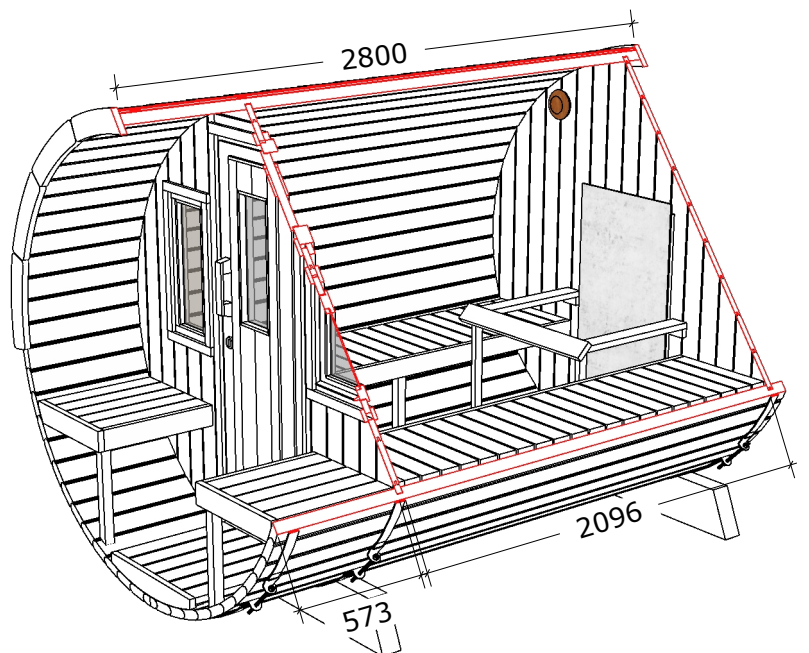

Sauna 280, Ø200

Front wooden wall, back wooden wall

T20/280PE-PT11T