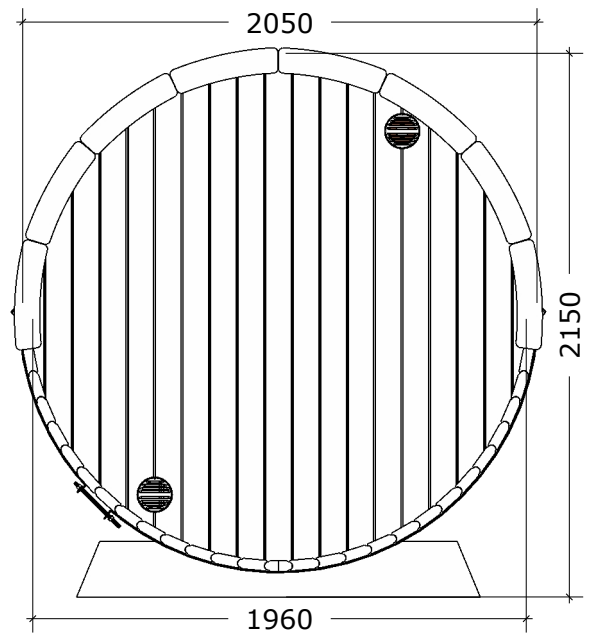

Sauna 280, Ø200

Front wooden wall, back wooden wall

T20/280PE-PT11T