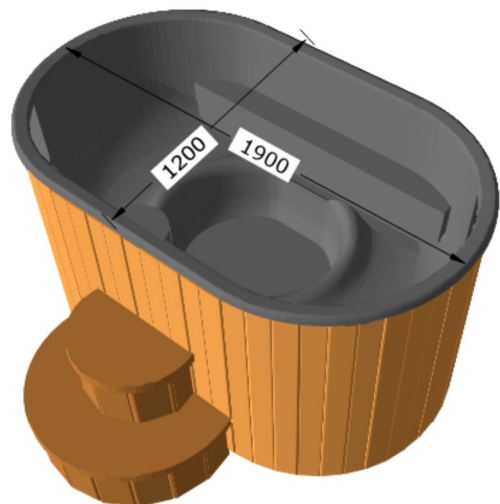

COLD TUB “OFURO”

Thermowood

190 x 120 cm

97 cm

19 mm

DETAILS