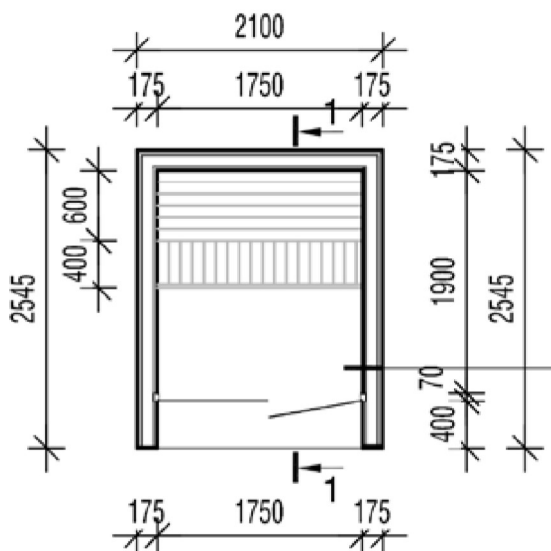

SAUNA LUMI CUBE

DETAILS

210 x 255 cm

3,33 m²

200 cm

229 cm

196 x 80 cm

Front wall glass -
8mm tempered

ONLY FACTORY
ASSEMBLED & INSULATED

LED LIGHTS INCLUDED
IN STANDARD