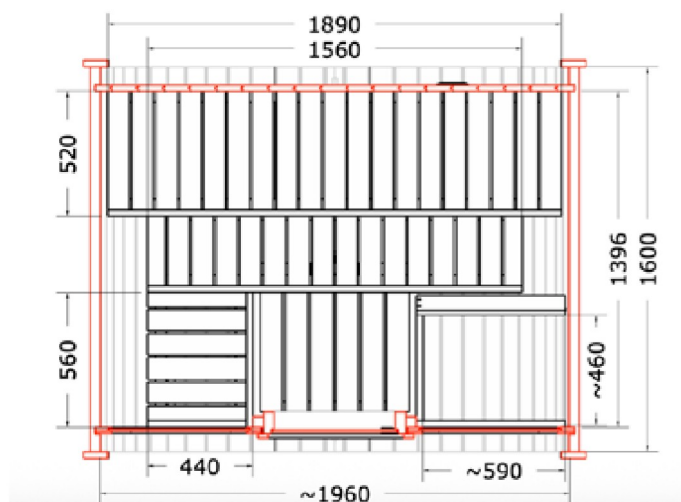

160 cm

205/235 cm

front 28 mm

sides 42 mm

Front wall
glass element

Front wall
glass element

600 kg

200 x 120 x 90 cm