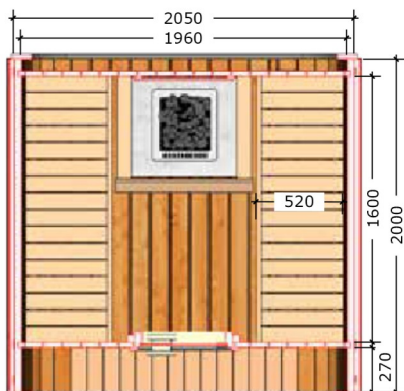

42 mm

*Optional

59 x 169 cm

200 x 120 x 100

DETAILS

NEW
PRODUCT

ICON 250S

DETAILS