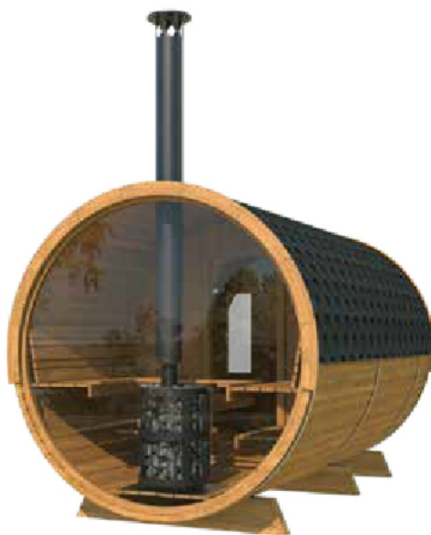

Terrace + wooden door
+ 2 window

Wooden door
+ 2 window

Wooden door

GLASS WALLS FOR SAUNAS

COLD TUB 100

Thermowood

91 cm

105 cm