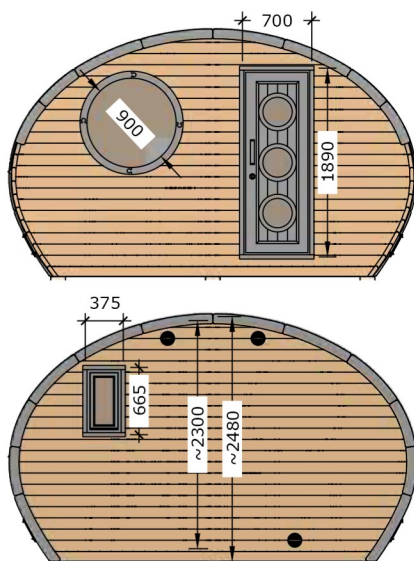

DETAILS

OVAL SAUNA FRODO 195

DETAILS

400 x 195 cm

248 cm

28 mm

42 mm

Ø90 cm

70 x 180 cm

1100 kg

400x120x120 mm

OVAL SAUNA FRODO 240

DETAILS

NEW
PRODUCT

FRODO 240 SINGLE XL ROOM

DETAILS