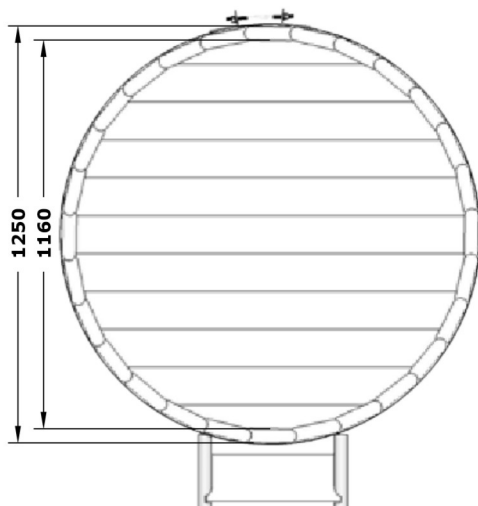

DETAILS

Spruce / Thermowood

120 cm

100 cm

42 mm

NEW
PRODUCT

HOT TUB “OFURO”

Thermowood