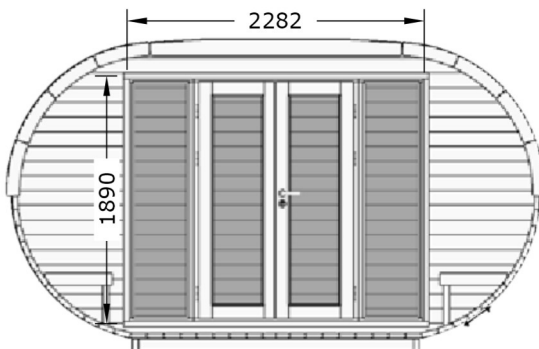

N/A

228 x 189 cm

1400 kg

400x120x120 mm

DETAILS

SHOWER BARREL

DETAILS

228 cm