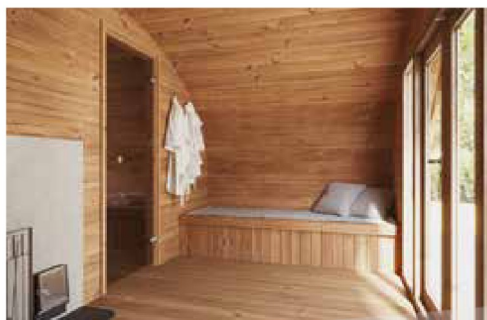

OVAL SAUNA FRODO 500 (3-rooms)

DETAILS

400 x 500 cm

248 cm

42 mm

42 mm

1 pc 58 x 77 cm /
1 pc 38 x 66 cm

228 x 189 cm

TBC

TBC