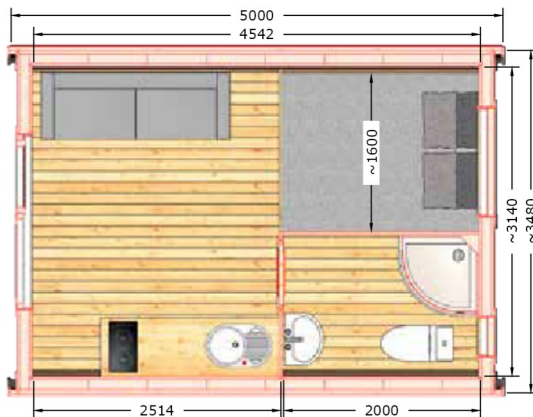

2pcs 92 x 38 cm
1pc 60 x 100 cm

180 x 70 cm

1250 kg

480 x 120 x 110 cm

CAMPING WESTERN - FULLY INSULATED

NEW Fully insulated 5 x 3,5 m

Wall material: indoor wall 28 mm spruce,
outdoor walls 42 mm thermo-pine.