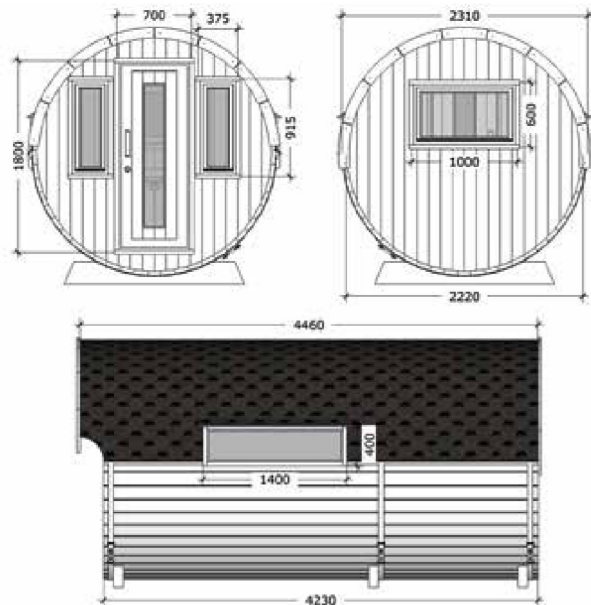

DETAILS

KARL

DETAILS

50 mm

620 x 800 cm

19,15 m²

247 cm

351 cm

GARAGES

CARPOT ANTON

DETAILS

50 mm

635 x 515 cm

32,7 m²

221 cm

325 cm

2pcs 92 x 38 cm
1pc 60 x 100 cm

180 x 70 cm

1250 kg

480 x 120 x 110 cm

CAMPING WESTERN - FULLY INSULATED

NEW Fully insulated 5 x 3,5 m

Wall material: indoor wall 28 mm spruce,
outdoor walls 42 mm thermo-pine.