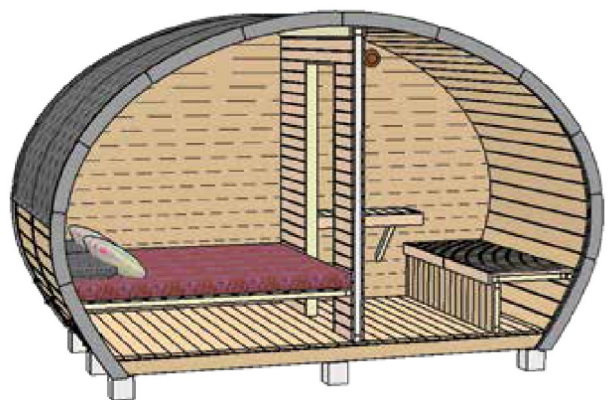

FRODO CAMPING 195

DETAILS

400 x 195 cm

248 cm

42 mm

Ø90

70 x 180 cm

1100 kg

400x120x120 mm