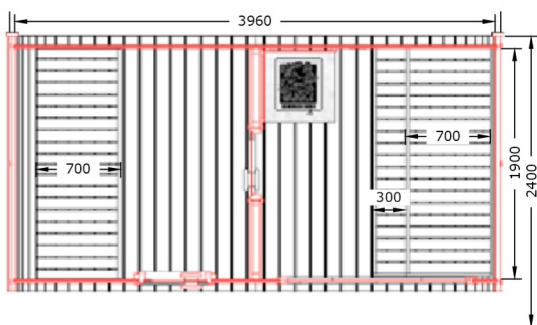

N/A

front wall glass

950 kg

310 x 120 x 120 cm

DETAILS

OVAL SAUNA "RAIKI"

DETAILS

OVAL SAUNA