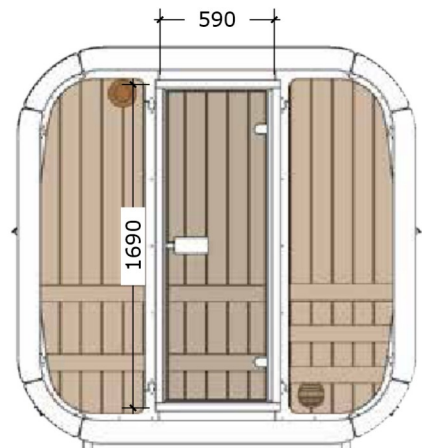

ICON 125

125 cm

205 cm

28 mm

42 mm

Front wall glass

59 x 169 cm

200 x 120 x 100

DETAILS