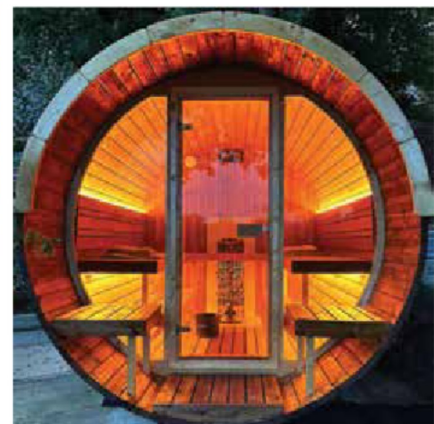

179 x 70 cm

Front wall glass -
8mm tempered

DETAILS

LED LIGHTS INCLUDED
IN STANDARD

ONLY FACTORY
ASSEMBLED & INSULATED

ACCESSORIES FOR SAUNAS

HARVIA

 **saunum**