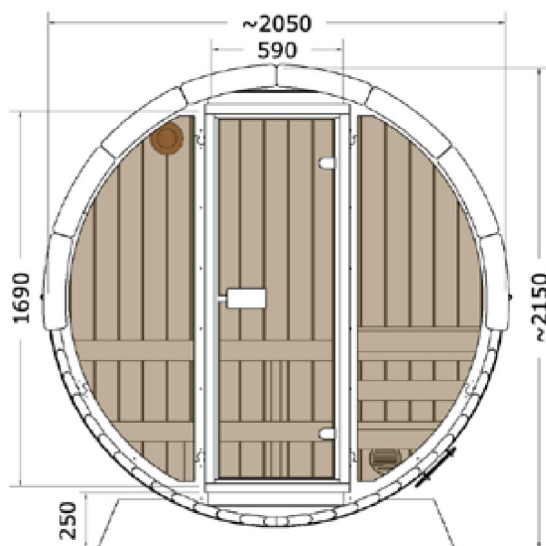

160 cm

205/235 cm

front 28 mm

sides 42 mm

Front wall
glass element

Front wall
glass element

600 kg

200 x 120 x 90 cm