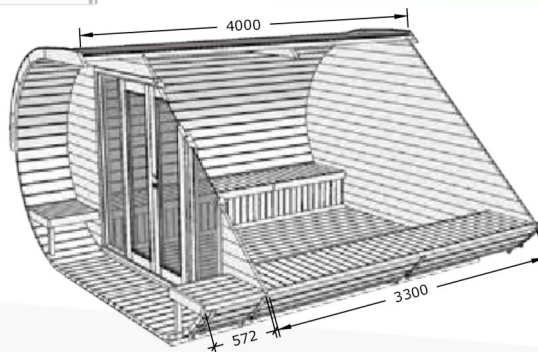

N/A

228 x 189 cm

1400 kg

400x120x120 mm

DETAILS

SHOWER BARREL

DETAILS

228 cm