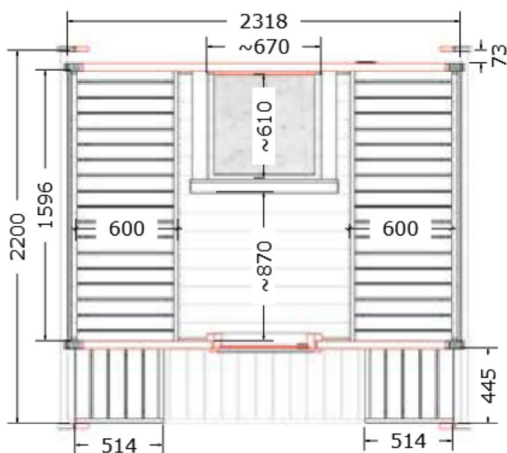

NOT including Floor

- Optional floor grids in Aspen

Package size:
220 x 100 x 77 cm

Weight: 375 kg

NEW
PRODUCT

SAUNA POD 220

220 x 240 cm

234 cm

42 mm

N/A

59 x 169

700 kg

240 x 120 x 100 cm

SAUNA POD 300

300 x 240 cm

232 cm