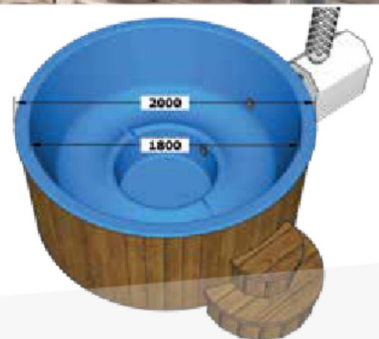

DELUX TUB INTERNAL

DETAILS

Thermowood

180 cm

93 cm

18mm

DELUX TUB EXTERNAL

DETAILS

Thermowood

180 cm

93 cm

18mm