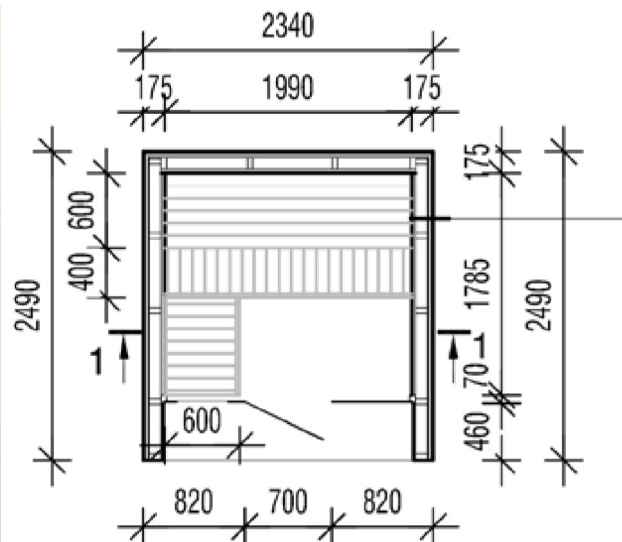

179 x 70 cm

Front wall glass -
8mm tempered

DETAILS

LED LIGHTS INCLUDED
IN STANDARD

ONLY FACTORY
ASSEMBLED & INSULATED

ACCESSORIES FOR SAUNAS

HARVIA

 **saunum**